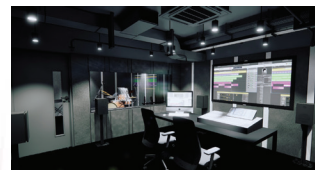

SOUND-RECORDING & MIXING STUDIO 錄音及混音工作室

- A versatile space for artists, innovators, and professionals in the film and music industries
  為藝術家、創新者以及電影和音樂界專業人士而設的多功能空間
- Cutting-edge technologies and facilities to support sound recording, mixing, editing, movie dubbing, post-production work, and more to accelerate technology translation
  尖端的科技和設備支持聲音錄製、混音、剪輯、電影配音及後期製作，以加快創新作品的轉化