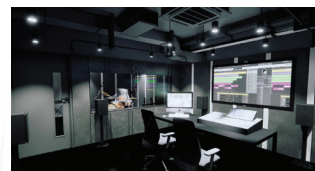

SOUND-RECORDING & MIXING STUDIO 錄音及混音工作室

- A versatile space for artists, innovators, and professionals in the film and music industries
  為藝術家、創新者以及電影和音樂界專業人士而設的多功能空間
- Cutting-edge technologies and facilities to support sound recording, mixing, editing, movie dubbing, post-production work, and more to accelerate technology translation